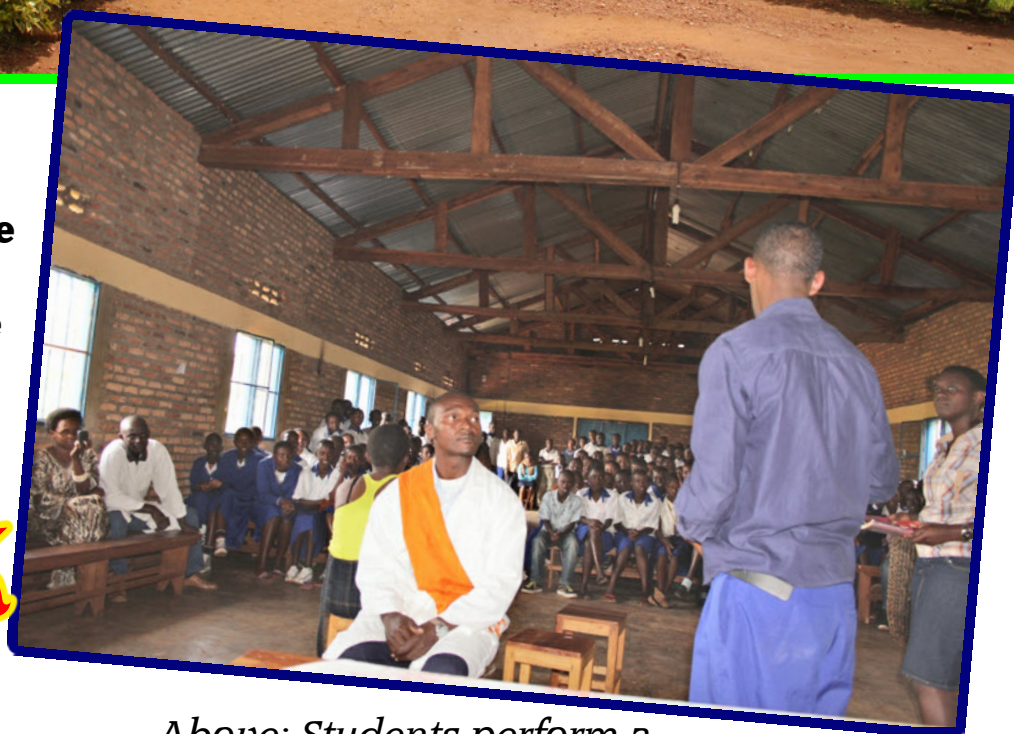

Improving the school building with the provision of a hall which could be used for assemblies, meetings and meal times was a high priority at Gahima Agape School a few years ago. To enable this essential work to go ahead a loan was arranged and the building was completed.

**During our visit to Kibungo in 2013 we were entertained by the students in this hall and saw first hand the difference this facility made to the entire school.**

*Above: Students perform a sketch for the visitors from CHI*