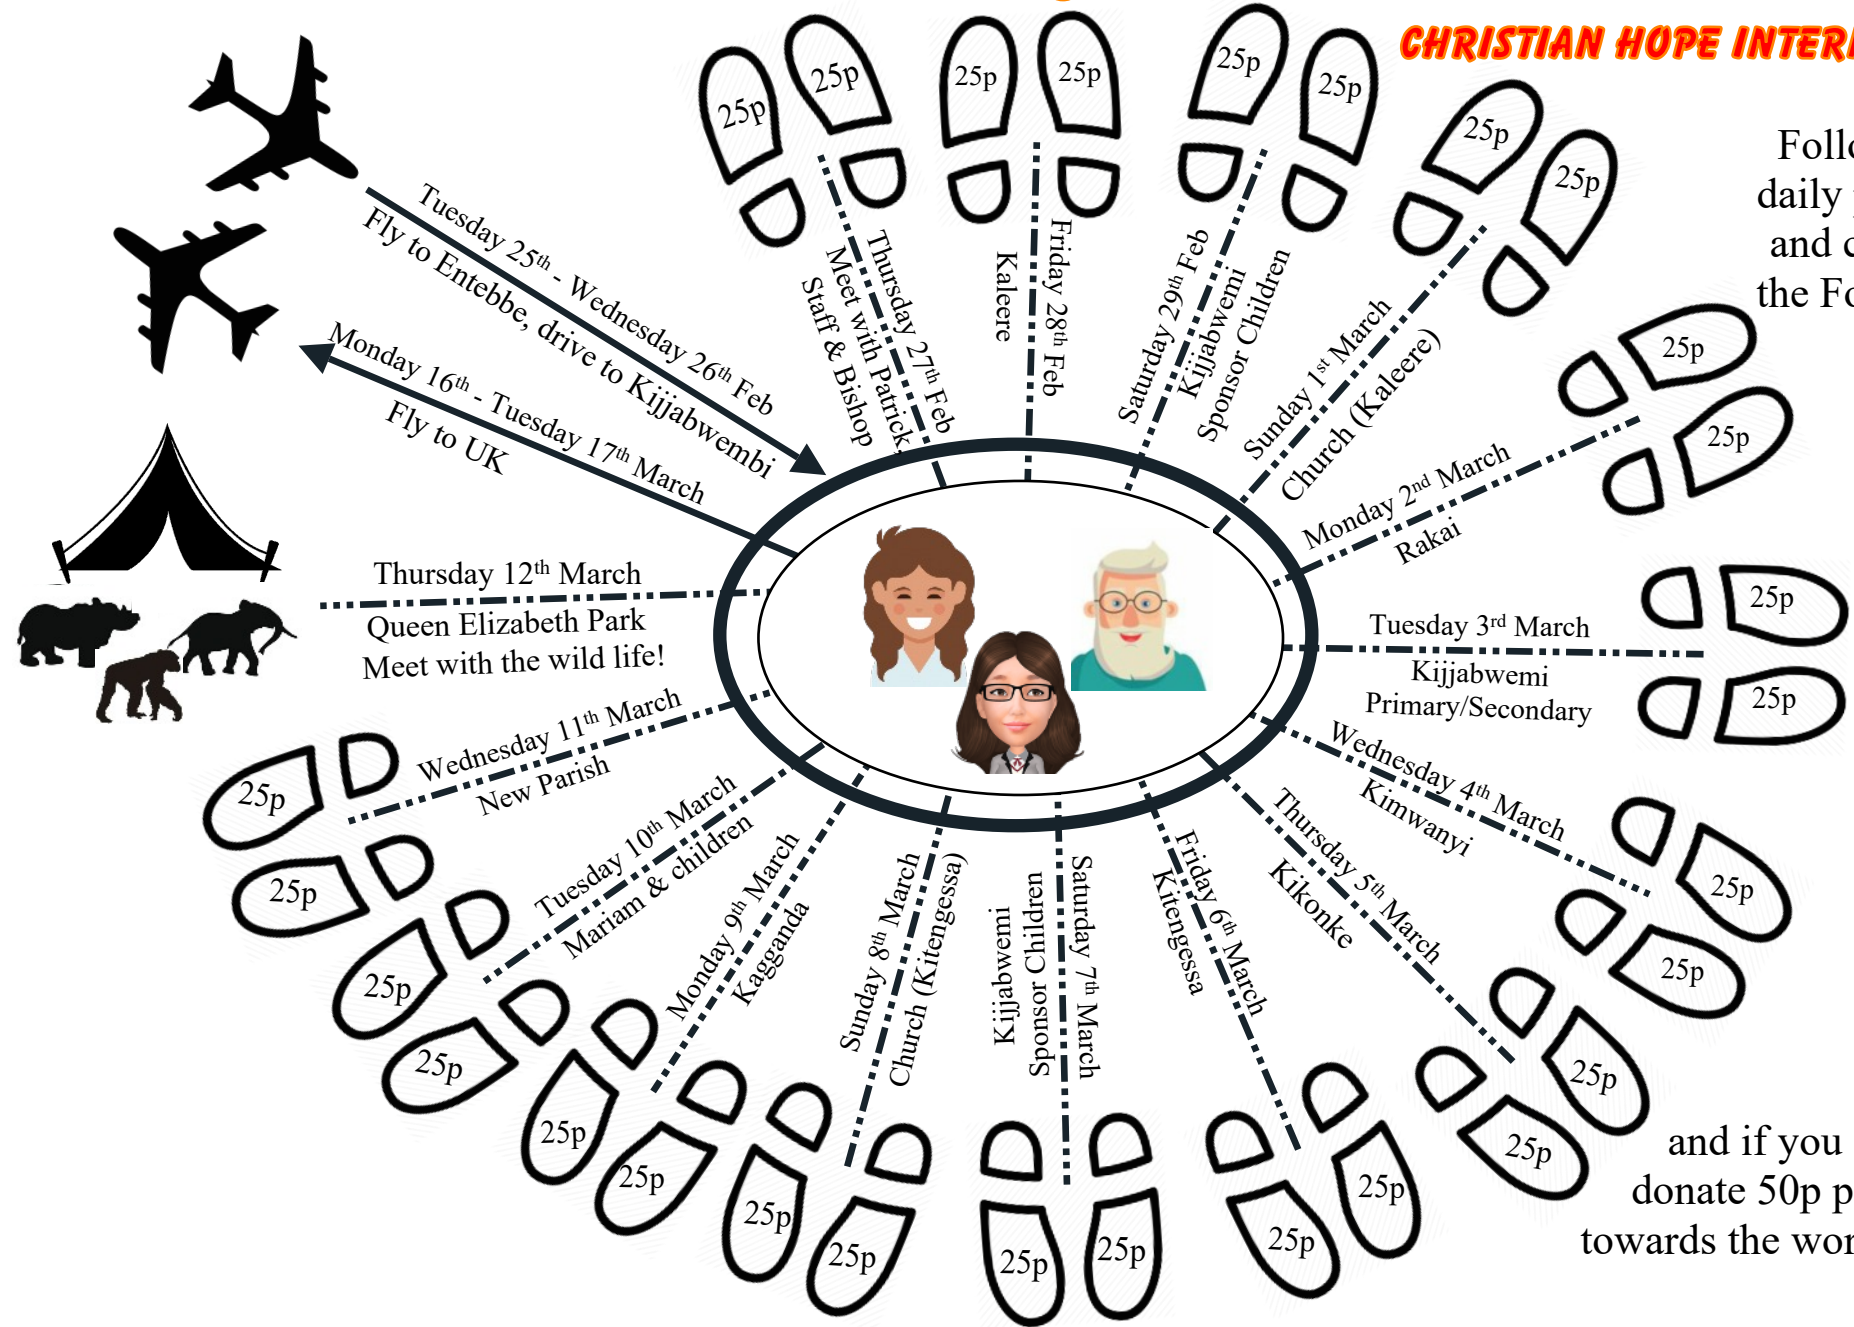

Carmen, Pauline and Ian are on their way to Uganda to visit the Children and Projects supported by

**CHRISTIAN HOPE INTERNATIONAL**

Follow their daily progress, and colour in the Foot Prints

and if you can, donate 50p per day towards the work of CHI.

Follow their adventure on the blog site at [www.christianhope.org.uk](http://www.christianhope.org.uk) and please **PRAY** for them as they travel.